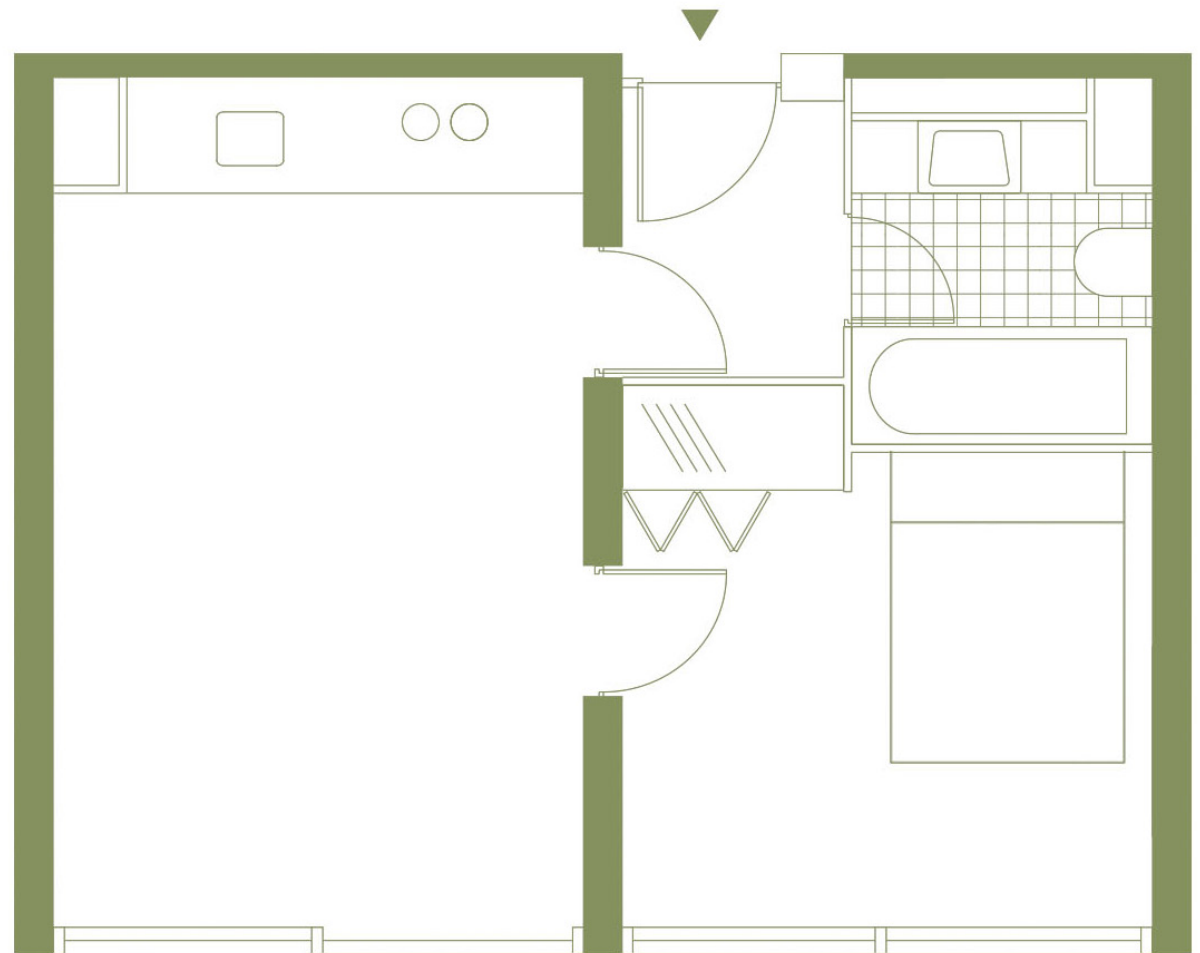

## Ben Jonson House Barbican London EC2

Approximate floor area  
385 sq ft / 35.8 sq m

Illustration for general guidance only,  
measurements are approximate, not to scale

[modernistestates.com](http://modernistestates.com)

Second floor