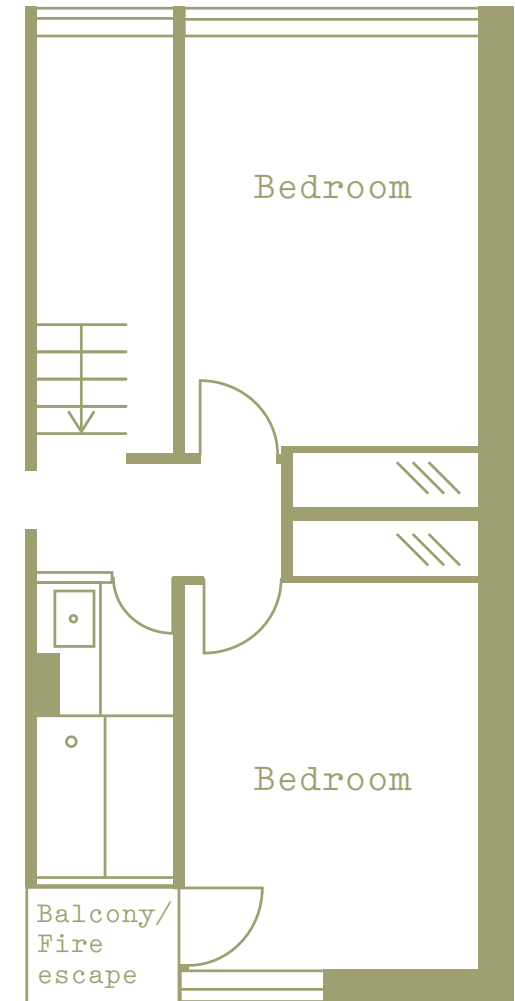

## Hatfield House Golden Lane Estate London EC1

Approximate floor area  
58 sq m / 624 sq ft  
(excludes void above staircase)

Illustration for general guidance only,  
measurements are approximate, not to scale

[moderniststates.com](http://moderniststates.com)

Raised ground floor

First floor