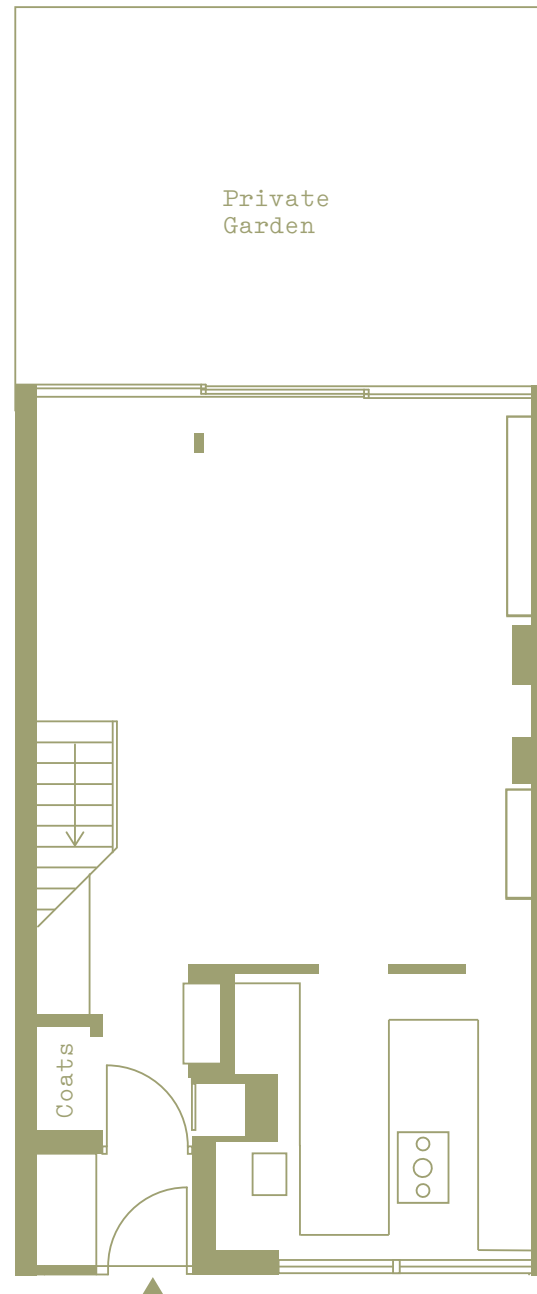

Modernist Estates

Newman House Garden Row London SE1

Approximate floor area
84.7 sq m / 912 sq ft

Illustration for general guidance only,
measurements are approximate, not to scale

moderniststates.com

Ground floor

First floor