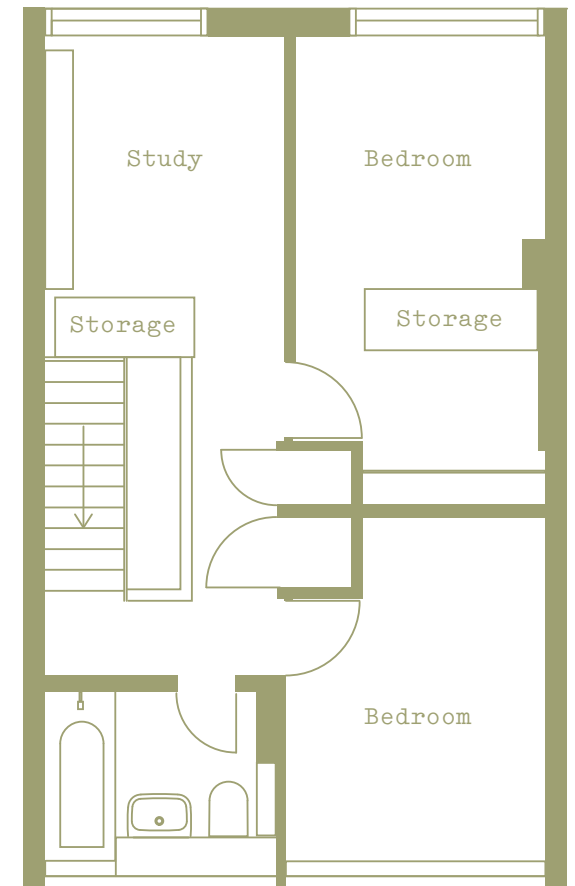

Modernist Estates

Newman House Garden Row London SE1

Approximate floor area
84.7 sq m / 912 sq ft

Illustration for general guidance only,
measurements are approximate, not to scale

moderniststates.com

Ground floor

First floor