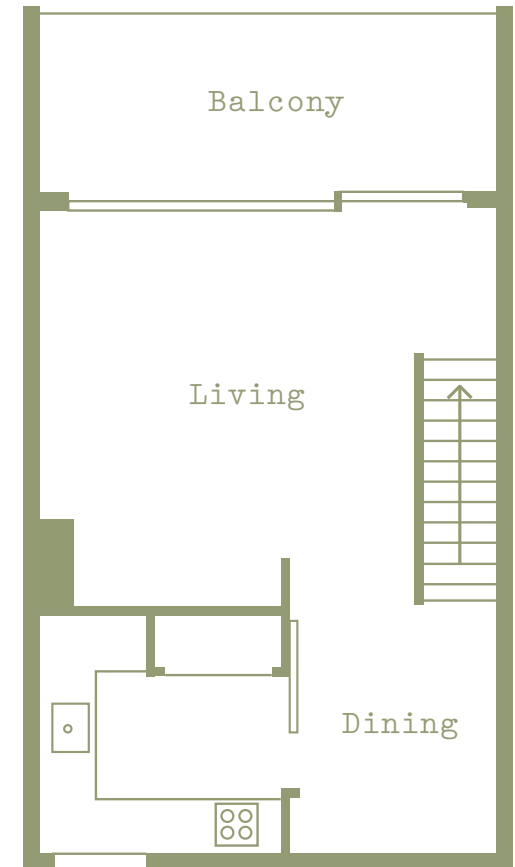

Modernist Estates

Stoneleigh Terrace Whittington Terrace London N19

Approximate floor area
827 sq ft / 76.8 sq m

Illustration for general guidance only,
measurements are approximate, not to scale

moderniststates.com

Second floor

Third floor