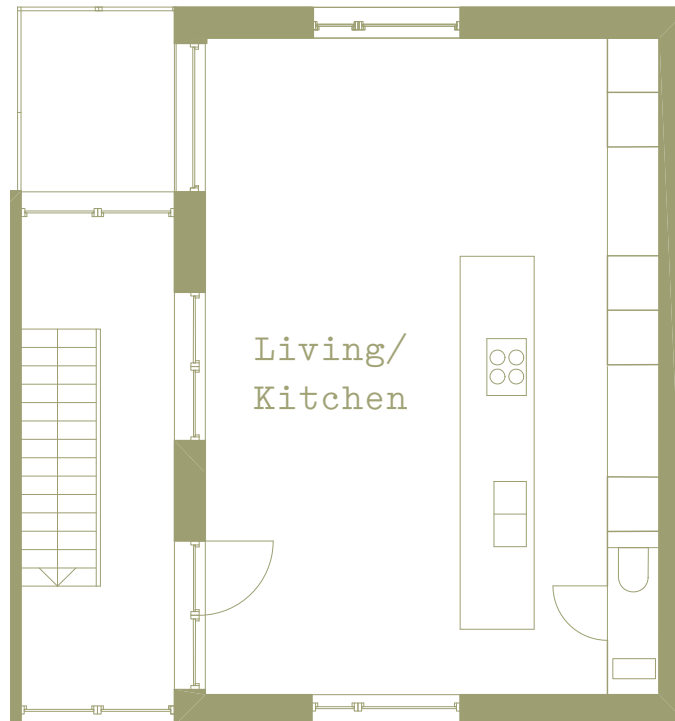

Modernist Estates

Sprowston Mews Duplex
Forest Gate
London E7

Approximate floor area
1,238 sq ft / 115 sq m

Illustration for general guidance
only, measurements are approximate,
not to scale

moderniststates.com

First floor

Second floor

Roof terrace