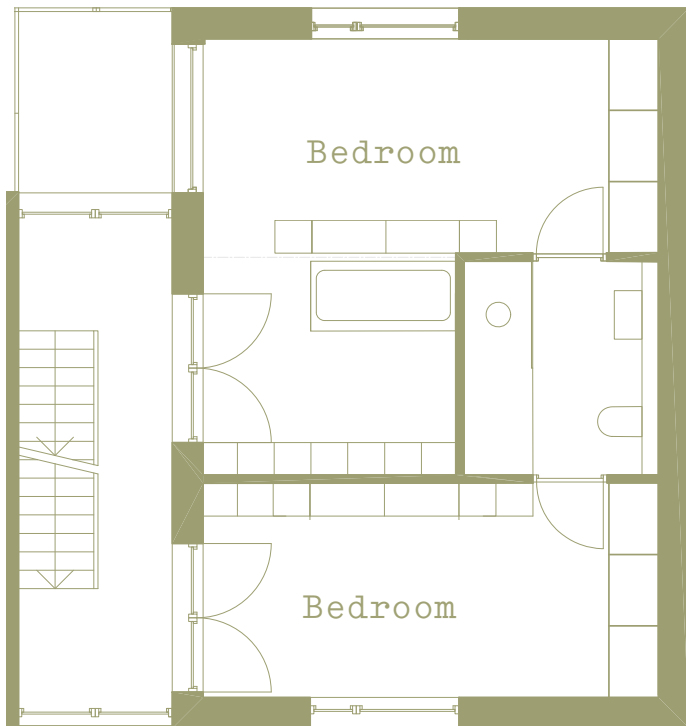

Modernist Estates

Sprowston Mews Duplex
Forest Gate
London E7

Approximate floor area
1,238 sq ft / 115 sq m

Illustration for general guidance
only, measurements are approximate,
not to scale

moderniststates.com

First floor

Second floor

Roof terrace