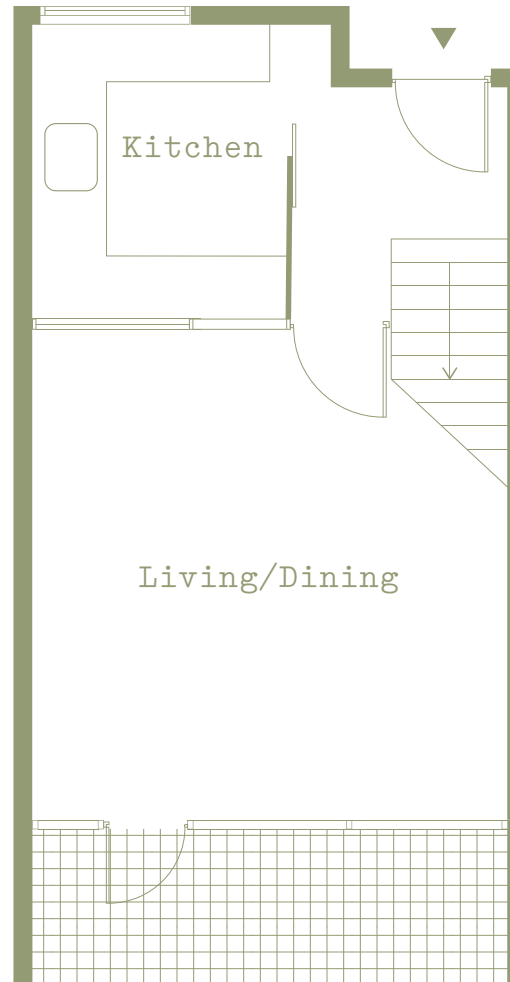

Modernist Estates

Bowater House Golden Lane Estate London EC1

Approximate floor area
692 sq ft / 64 sq m

Illustration for general guidance only,
measurements are approximate, not to scale

modernistestates.com

Fourth floor

Fifth floor