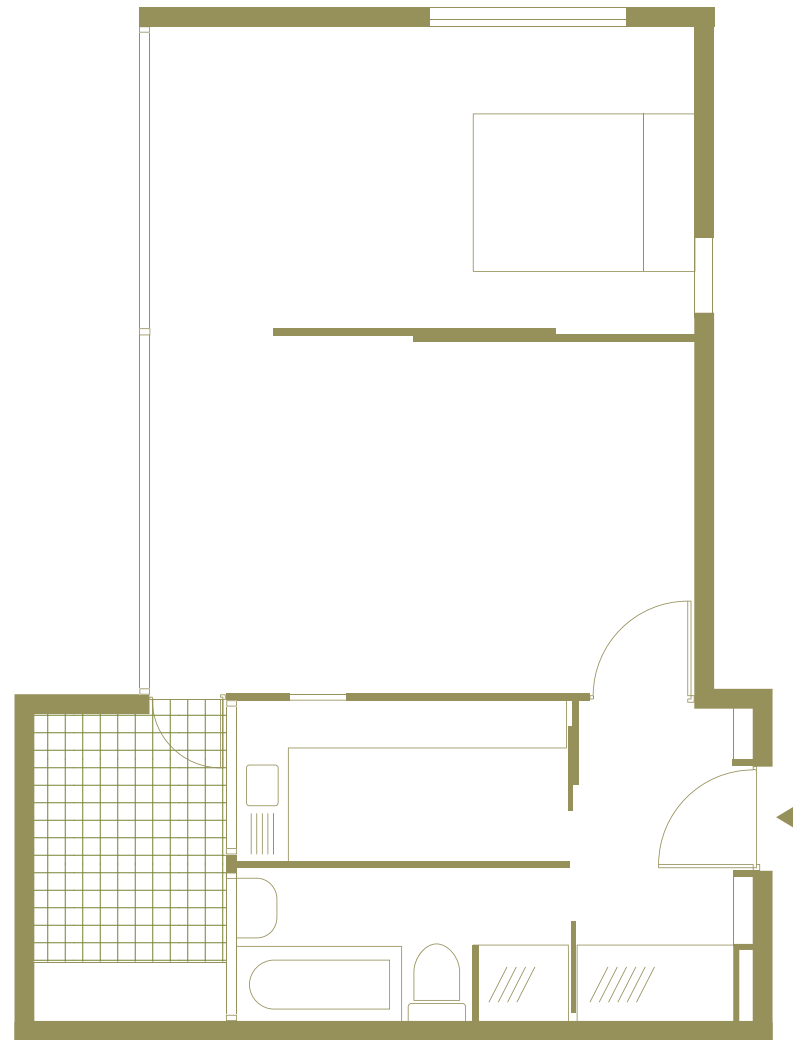

Modernist Estates

Great Arthur House Golden Lane Estates London EC1

Approximate floor area
463 sq ft / 43 sq m

Illustration for general guidance only,
measurements are approximate, not to scale

moderniststates.com

Twelfth floor