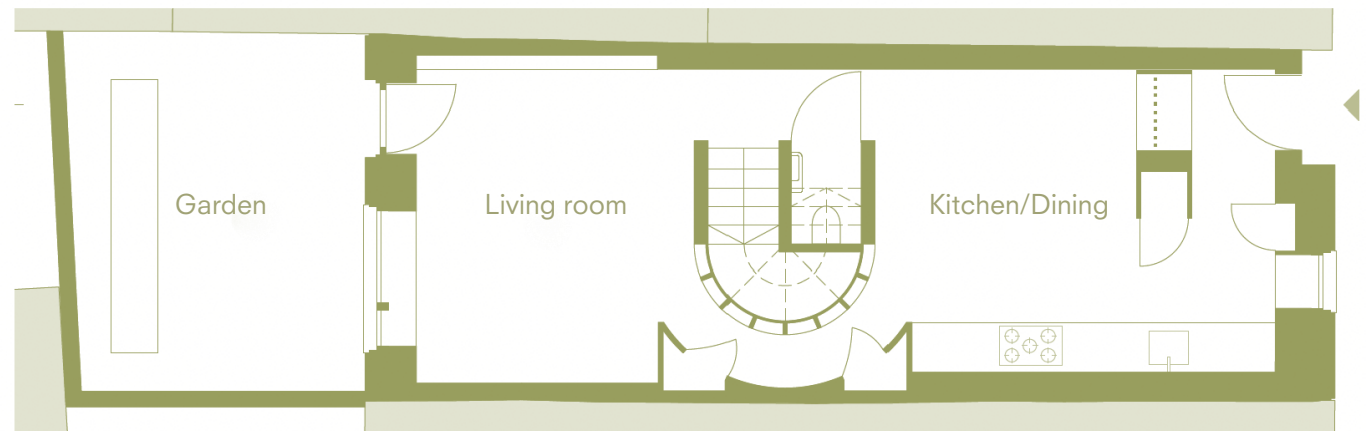

## Library House Northwold Road London E5

Approximate floor area  
903 sq ft/84 sq m

Illustration for general guidance only,  
measurements are approximate, not to scale

[moderniststates.com](http://moderniststates.com)

First floor

Ground floor