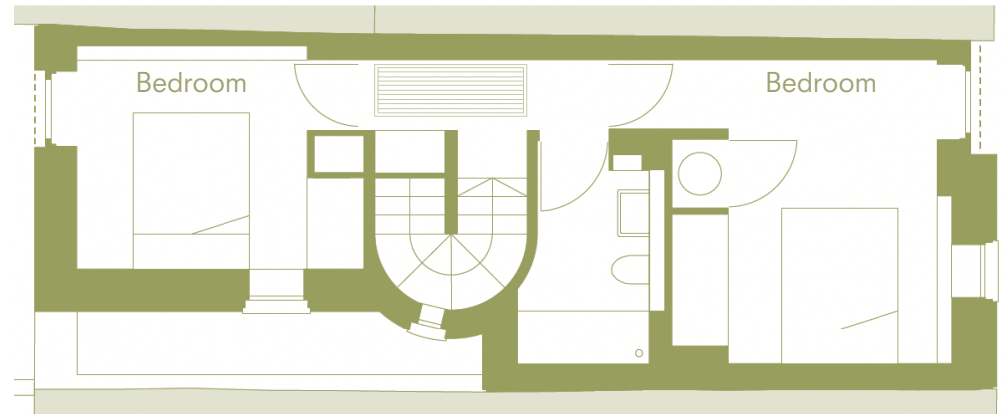

## Library House Northwold Road London E5

Approximate floor area  
903 sq ft/84 sq m

Illustration for general guidance only,  
measurements are approximate, not to scale

[moderniststates.com](http://moderniststates.com)

First floor

Ground floor