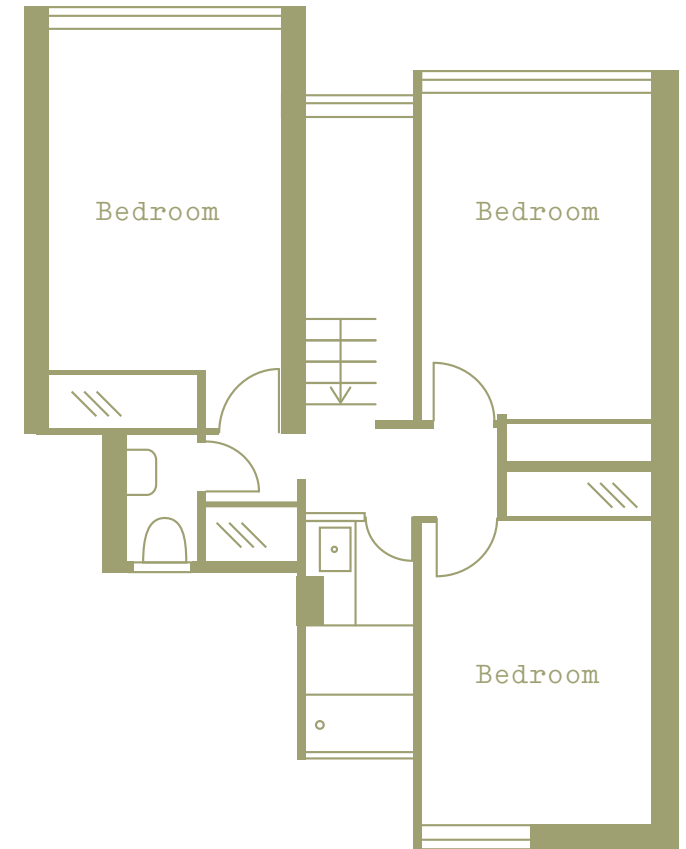

Modernist Estates

Hatfield House Golden Lane Estate London EC1

Approximate floor area
78 sq m / 840 sq f

Illustration for identification purposes only,
measurements are approximate, not to scale

modernistestates.com

Raised ground floor

First floor