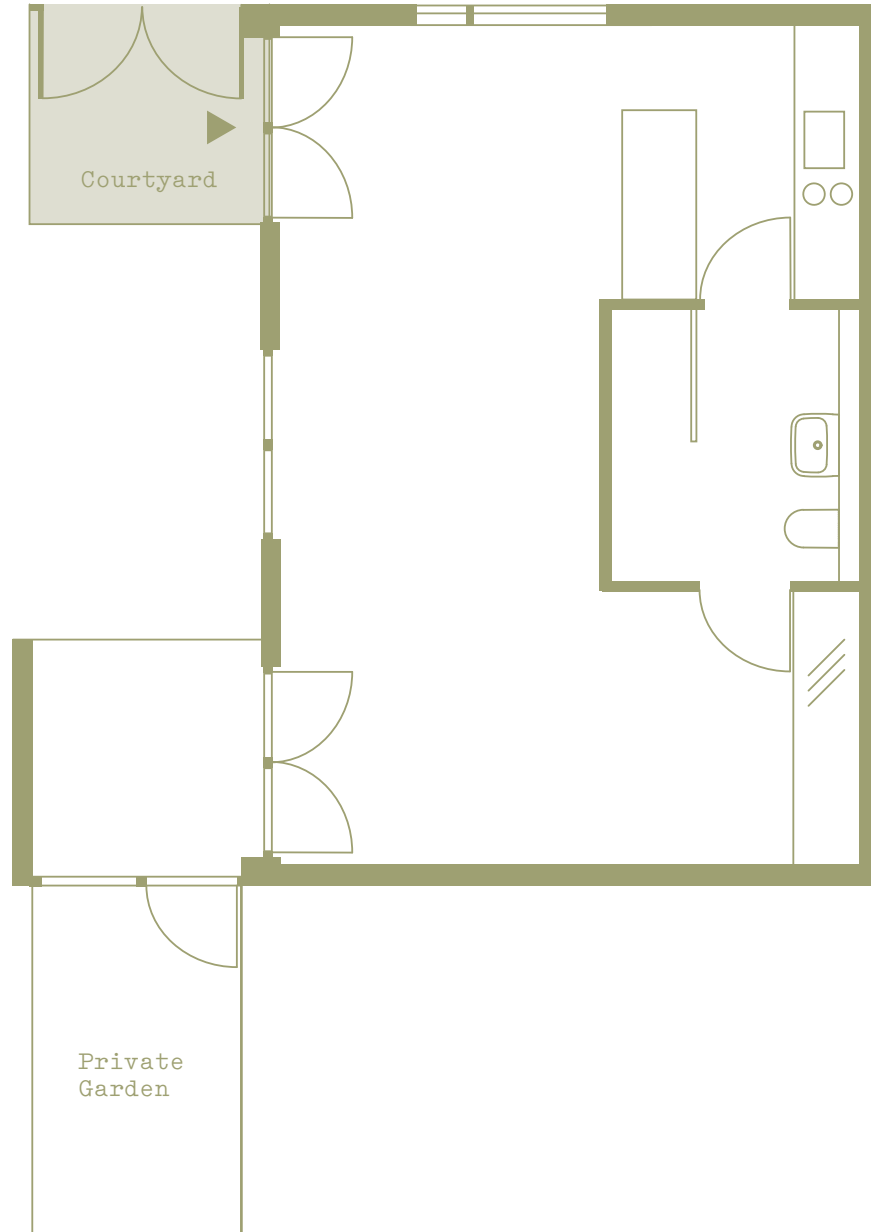

Modernist Estates

Sprowston Mews Forest Gate London E7

Approximate floor area
50 sq m / 538 sq f

Illustration for general guidance only,
measurements are approximate, not to scale

modernistestates.com

Ground floor