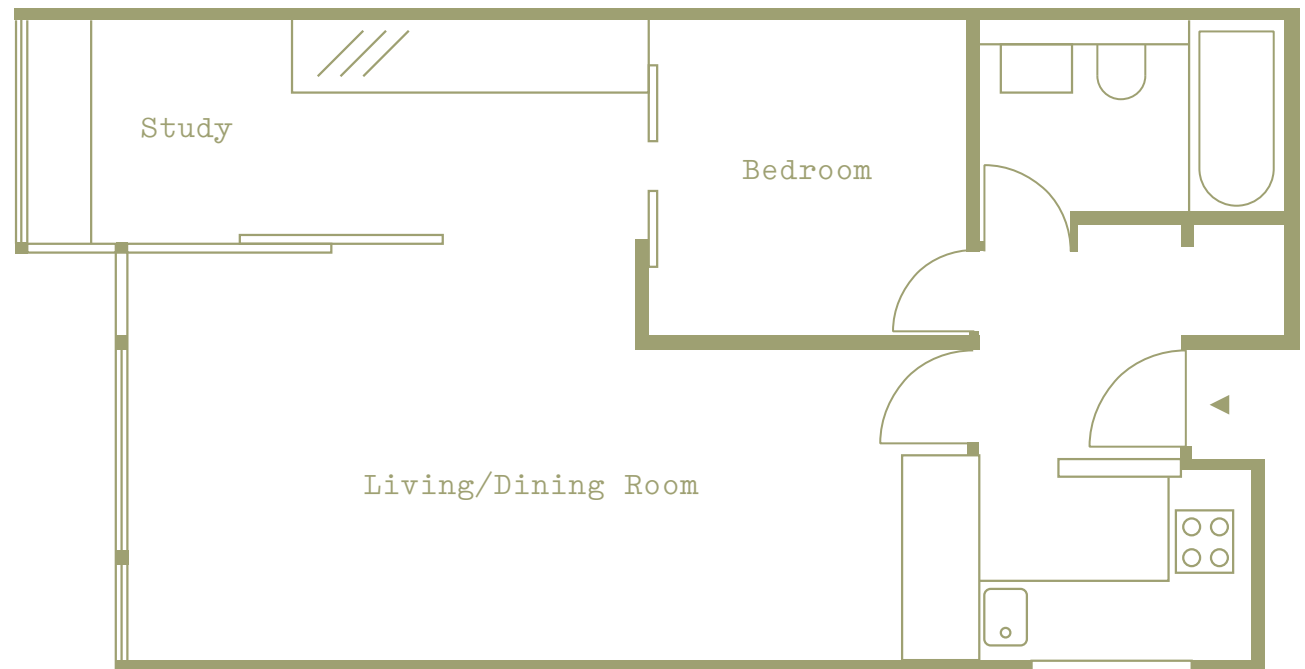

## Crescent House Golden Lane Estate London EC1

Approximate floor area  
495 sq ft / 46 sq m

Illustration for general guidance only,  
measurements are approximate, not to scale

[modernistestates.com](http://modernistestates.com)

Third floor