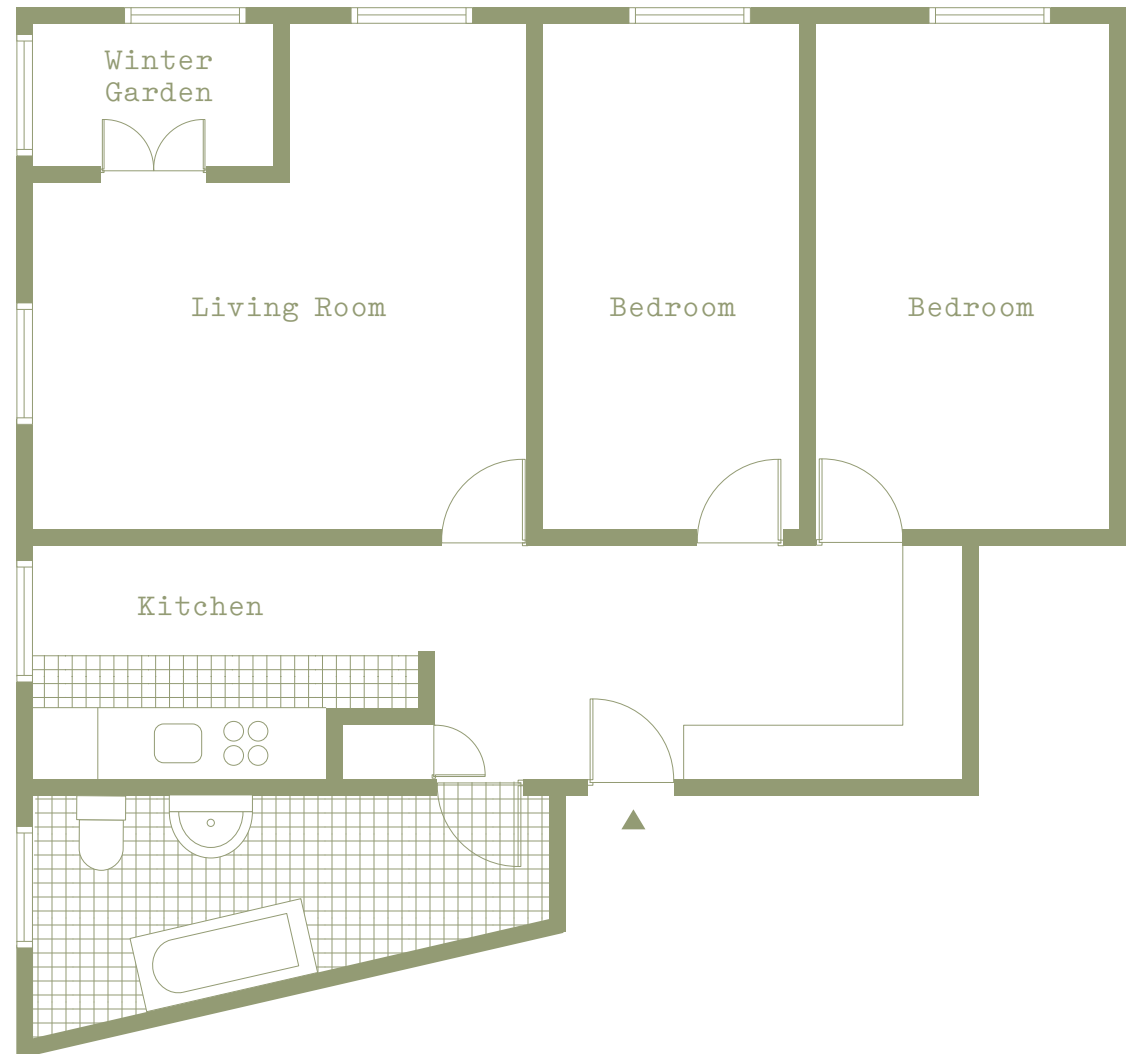

Modernist Estates

Puteaux House Cranbrook Estate London E2

Approximate floor area
710 sq ft / 66 sq m

Illustration for general guidance only,
measurements are approximate, not to scale

modernistestates.com

Thirteenth floor