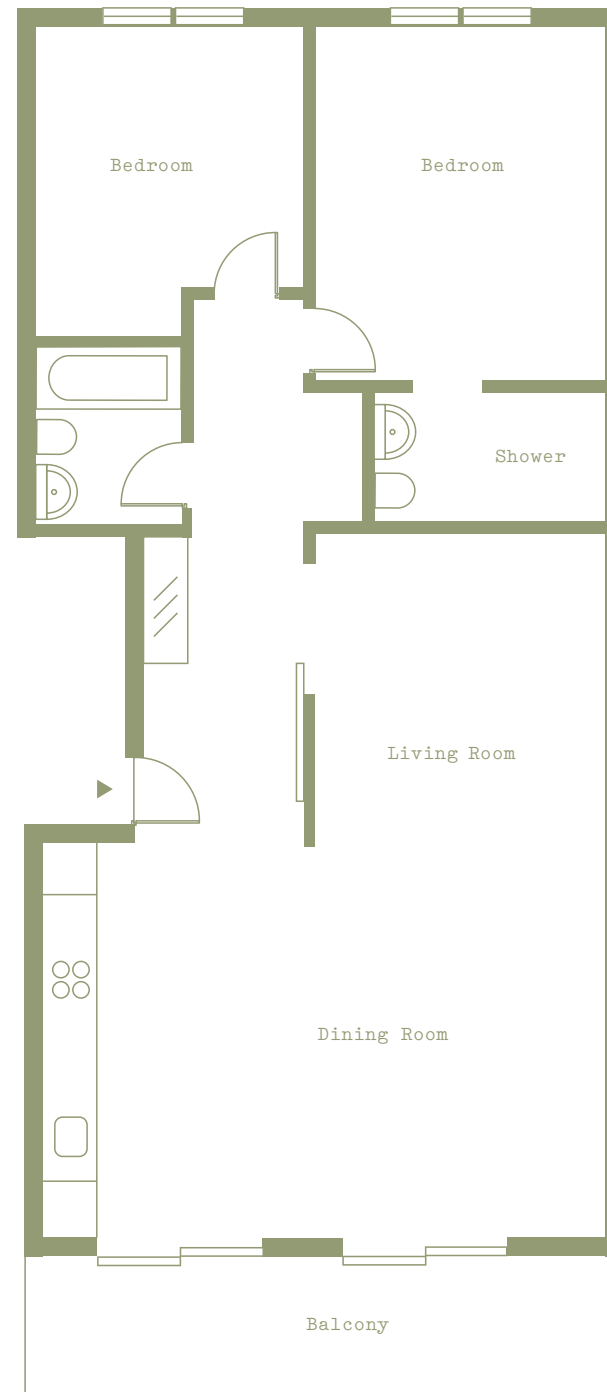

## Sprowston Mews Forest Gate London E7

Approximate floor area  
1,022 sq ft / 95 sq m

Illustration for general guidance only,  
measurements are approximate, not to scale

[modernistestates.com](http://modernistestates.com)

Second floor