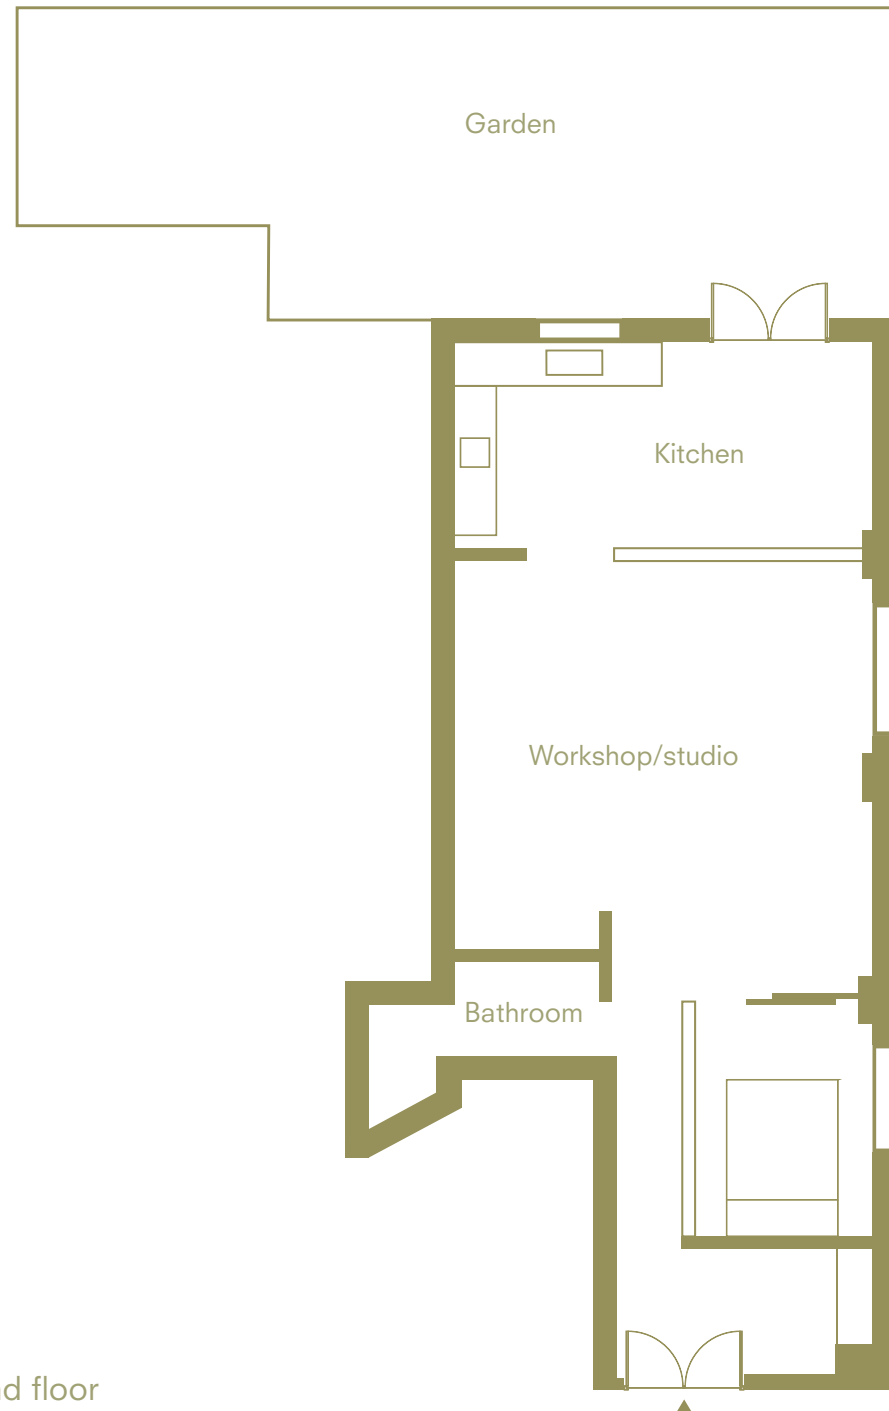

Modernist Estates

**Live/work space
Sprowston Mews
Forest Gate
London E7**

Approximate floor area
969 sq ft / 90 sq m

Illustration for general guidance only,
measurements are approximate, not to scale

modernistestates.com

Ground floor