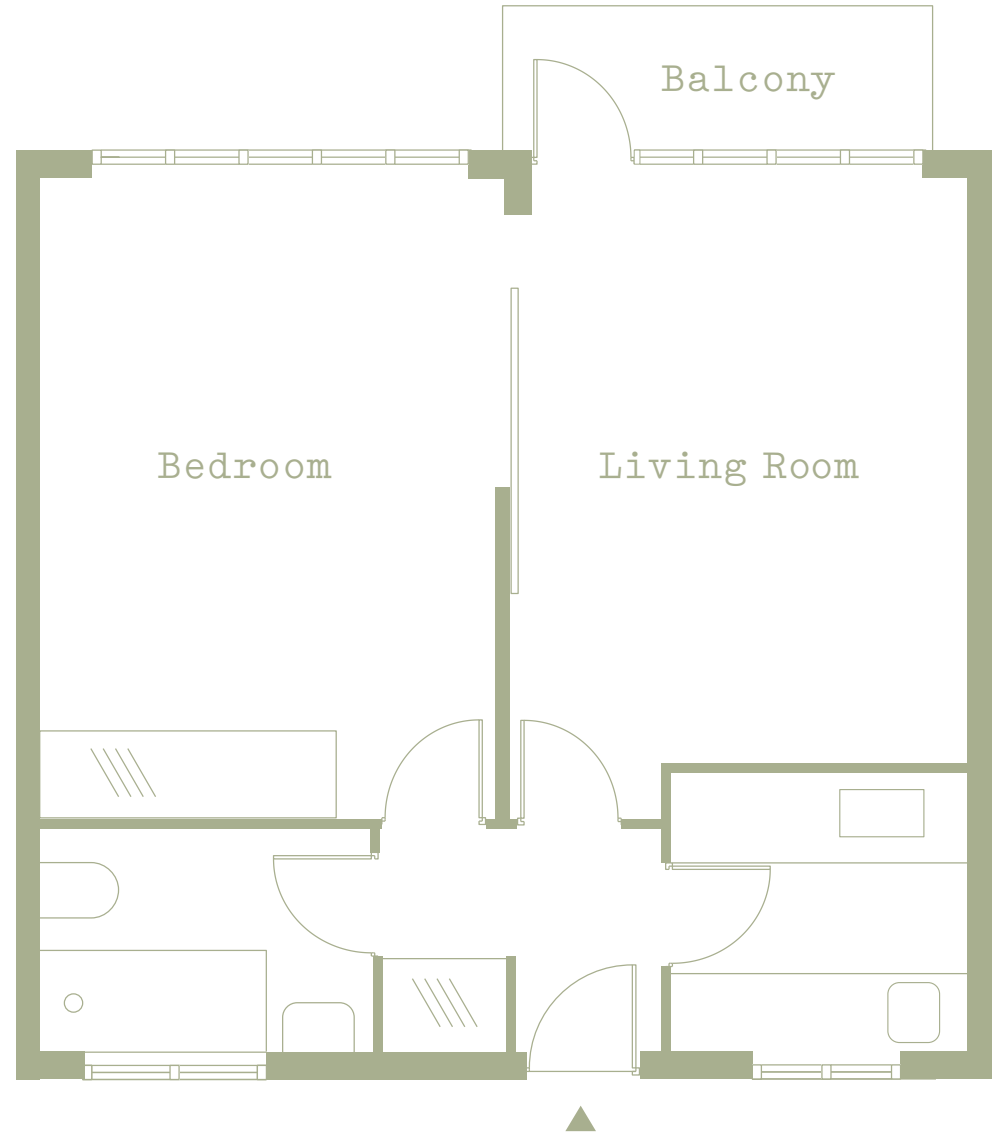

## Pullman Court Streatham London SW2

Approximate floor area  
458 sq ft / 42.5 sq m

Illustration for general guidance only,  
measurements are approximate, not to scale

[modernistestates.com](http://modernistestates.com)

First floor